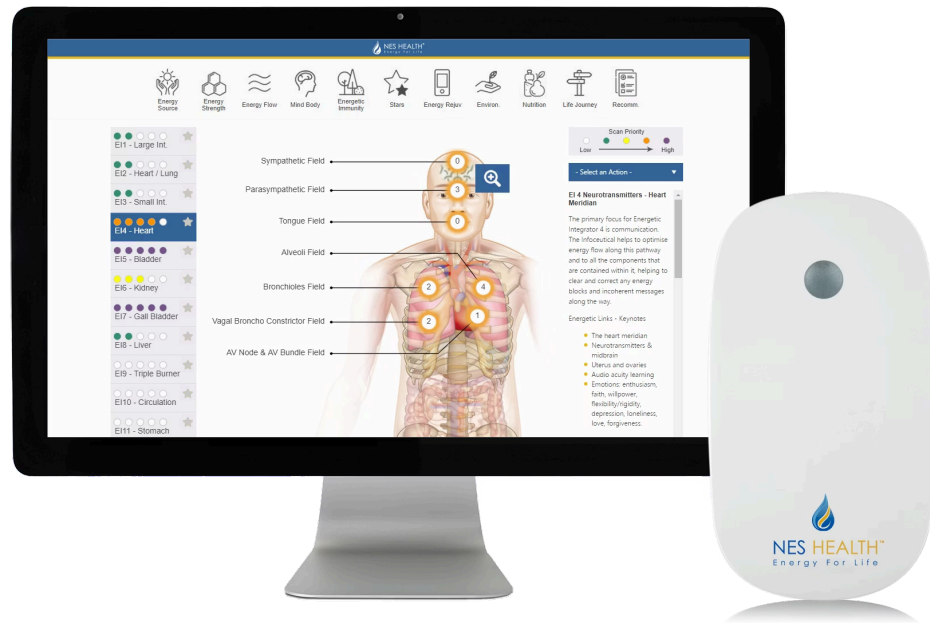

How Bioenergetic Scans Help You

Beyond Symptoms to Root Causes

Traditional health approaches often focus on treating symptoms. Our bioenergetic scans reveal the underlying energetic imbalances causing your health challenges, empowering you to address issues at their source.

Personalized Insights

Receive tailored information about your immune system, digestion, sleep quality, and emotional balance. Every scan is unique to your body's specific needs.

Convenient Remote Scanning

Monitor your health regularly from the comfort of home. No need to travel or schedule lengthy appointments – wellness support is always within reach.

Track Your Progress

Regular scans help you see how your body responds to changes in lifestyle, diet, or treatment, providing clear feedback on your wellness journey.